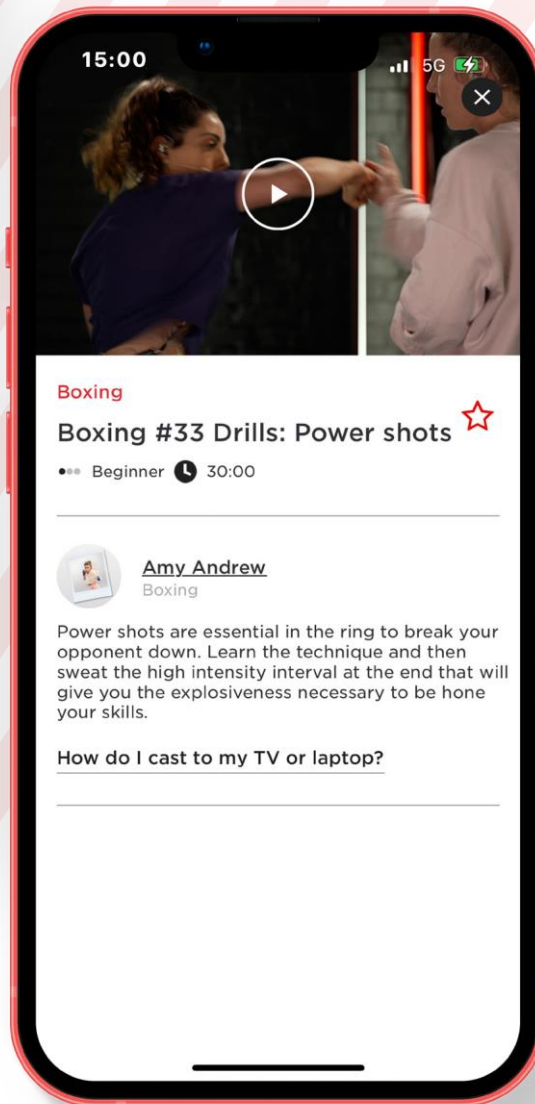

multi club access

pool and spa areas

personal training

ironing service

free towels

workout wherever you are with **Online+**

You'll find hundreds of On Demand workouts including Yoga, Pilates, Dance, Cycle, Strength and Conditioning and Boxing on our App.