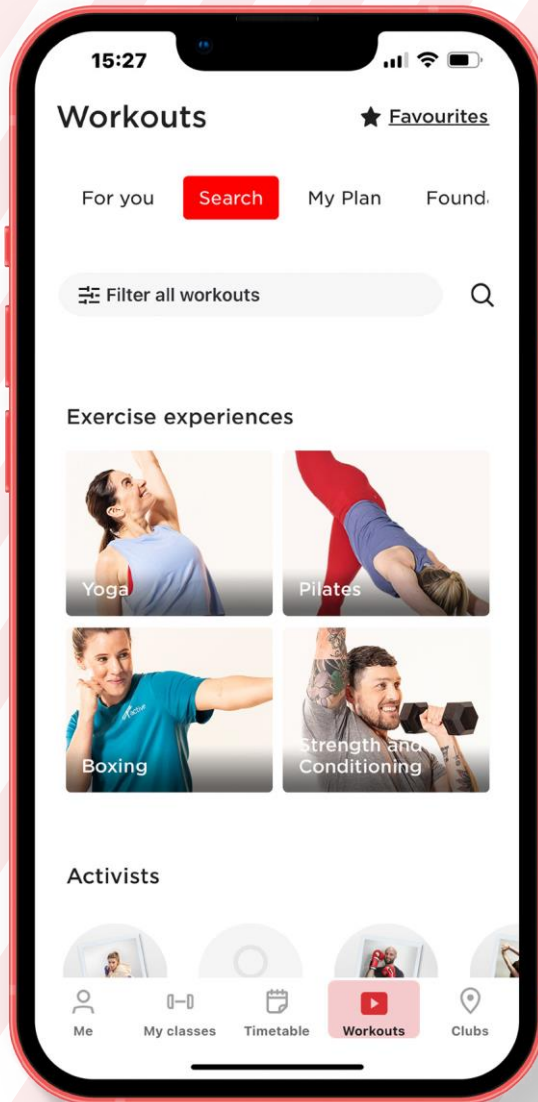

multi club access

pool and spa areas

personal training

ironing service

free towels

workout wherever you are with **Online+**

You'll find hundreds of On Demand workouts including Yoga, Pilates, Dance, Cycle, Strength and Conditioning and Boxing on our App.

Choose your goal and follow a six-week workout plan to get you there.

Get perks and discounts from our partners.

Workout wherever you are,
whenever you want.

membership access guide

clubs you can visit

 access is included